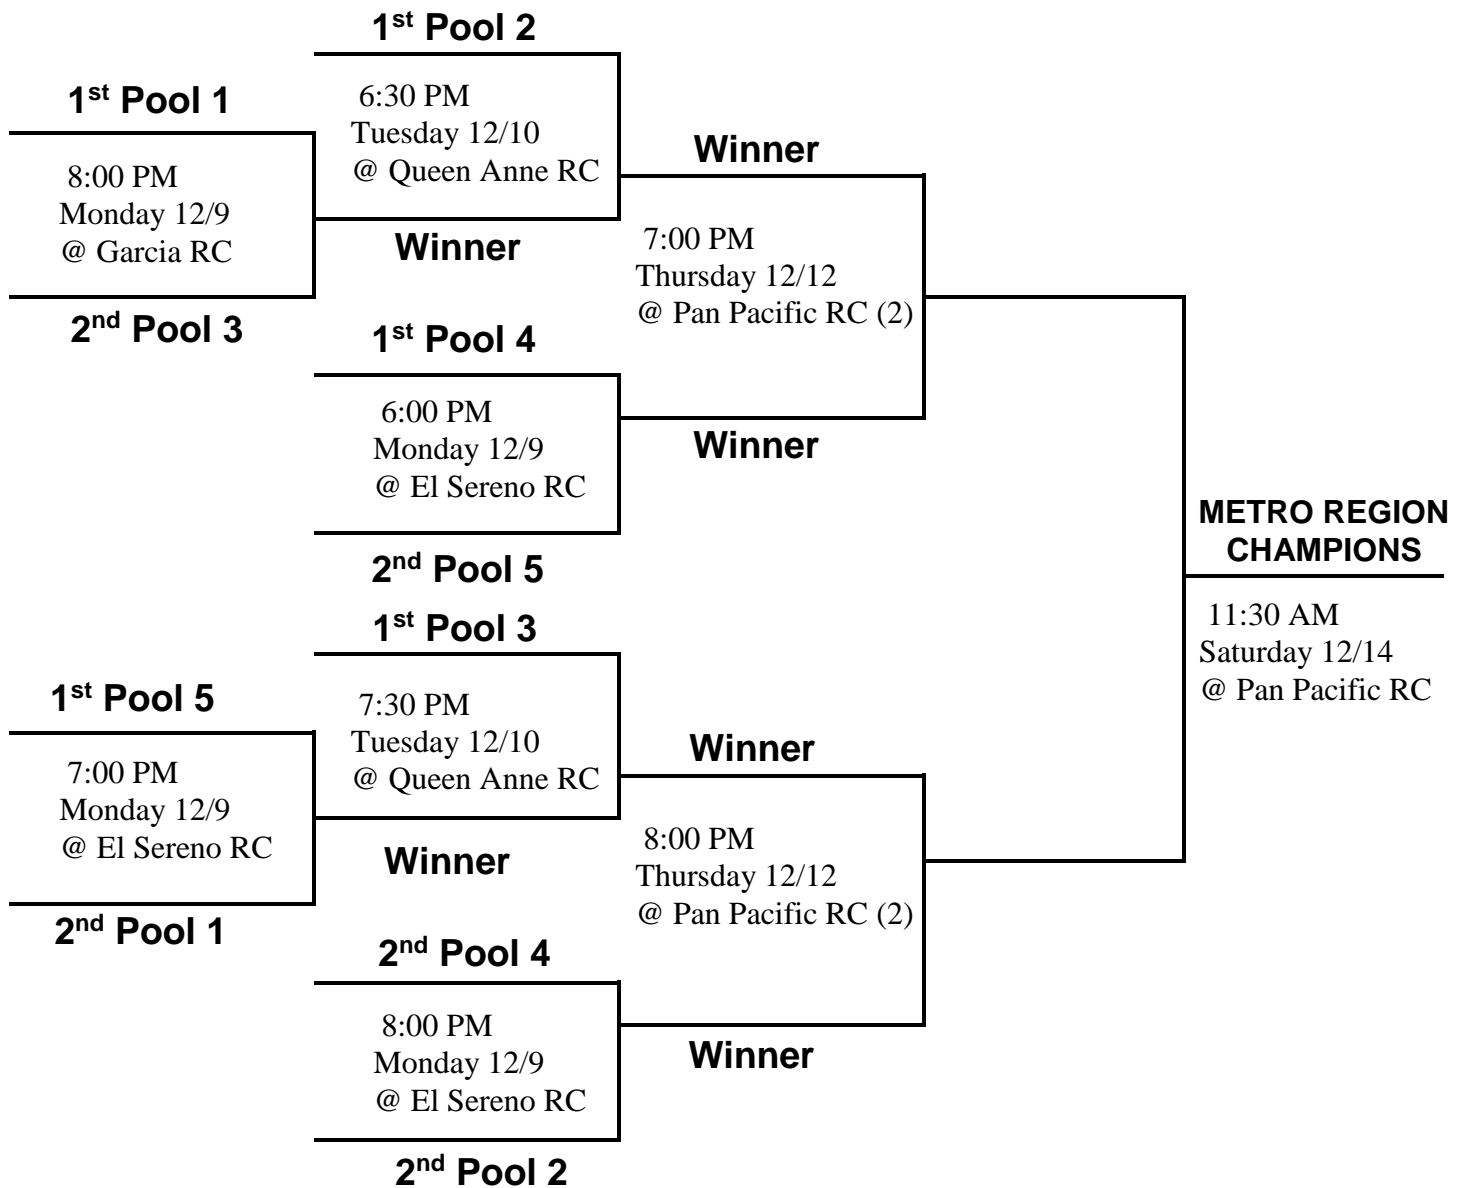

POOL 5 EVERGREEN, SEOUL INT'L, EL SERENO

DAY	DATE	TIME	LOCATION	VISITOR	VS	HOME
Monday	12/2/24	8:00PM	Pan Pacific RC (1)	Evergreen	VS	Seoul Int'l
Wednesday	12/4/24	8:00PM	Garcia RC	Seoul Int'l	VS	El Sereno
Saturday	12/7/24	12:00PM	Pecan RC	El Sereno	VS	Evergreen

Junior Division