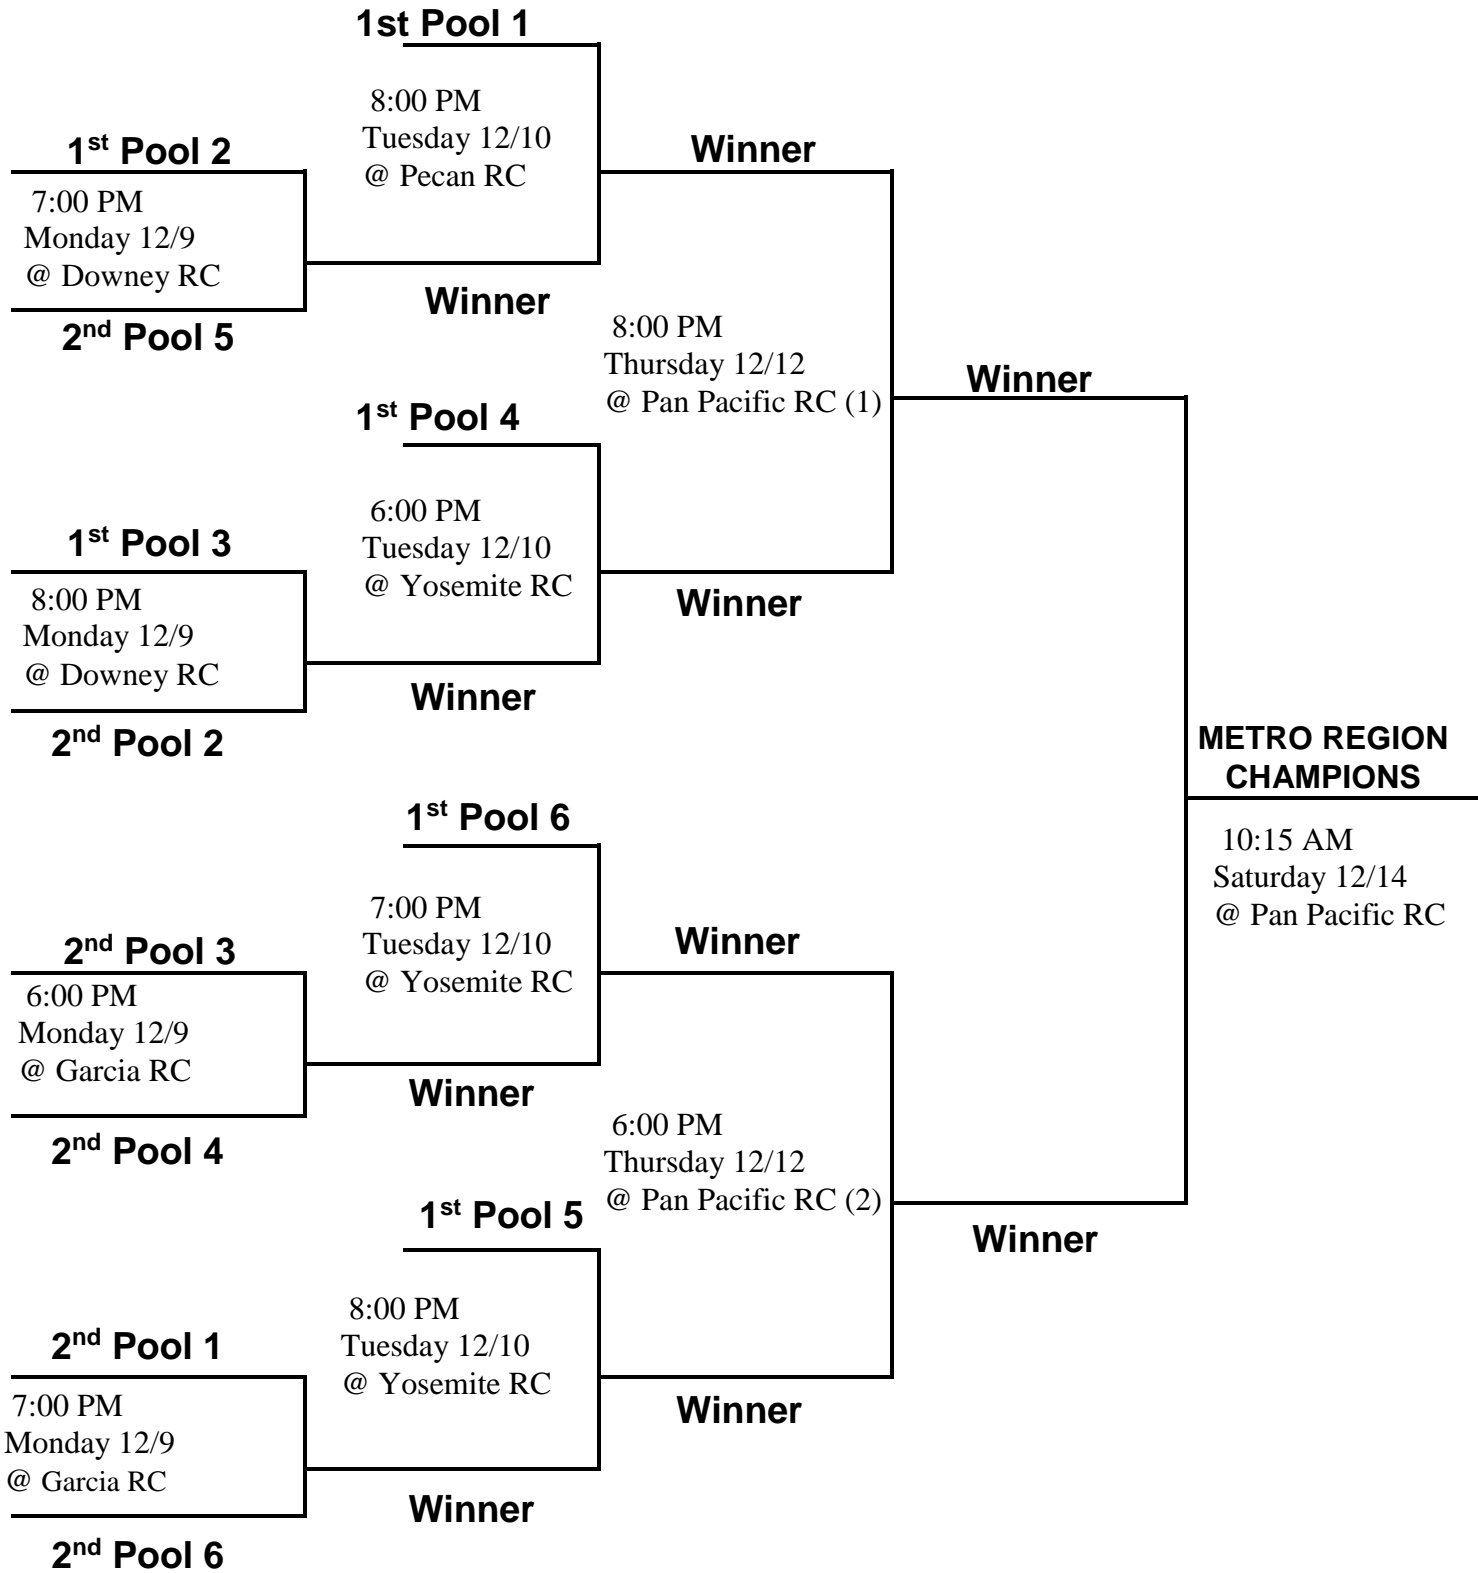

Major Division