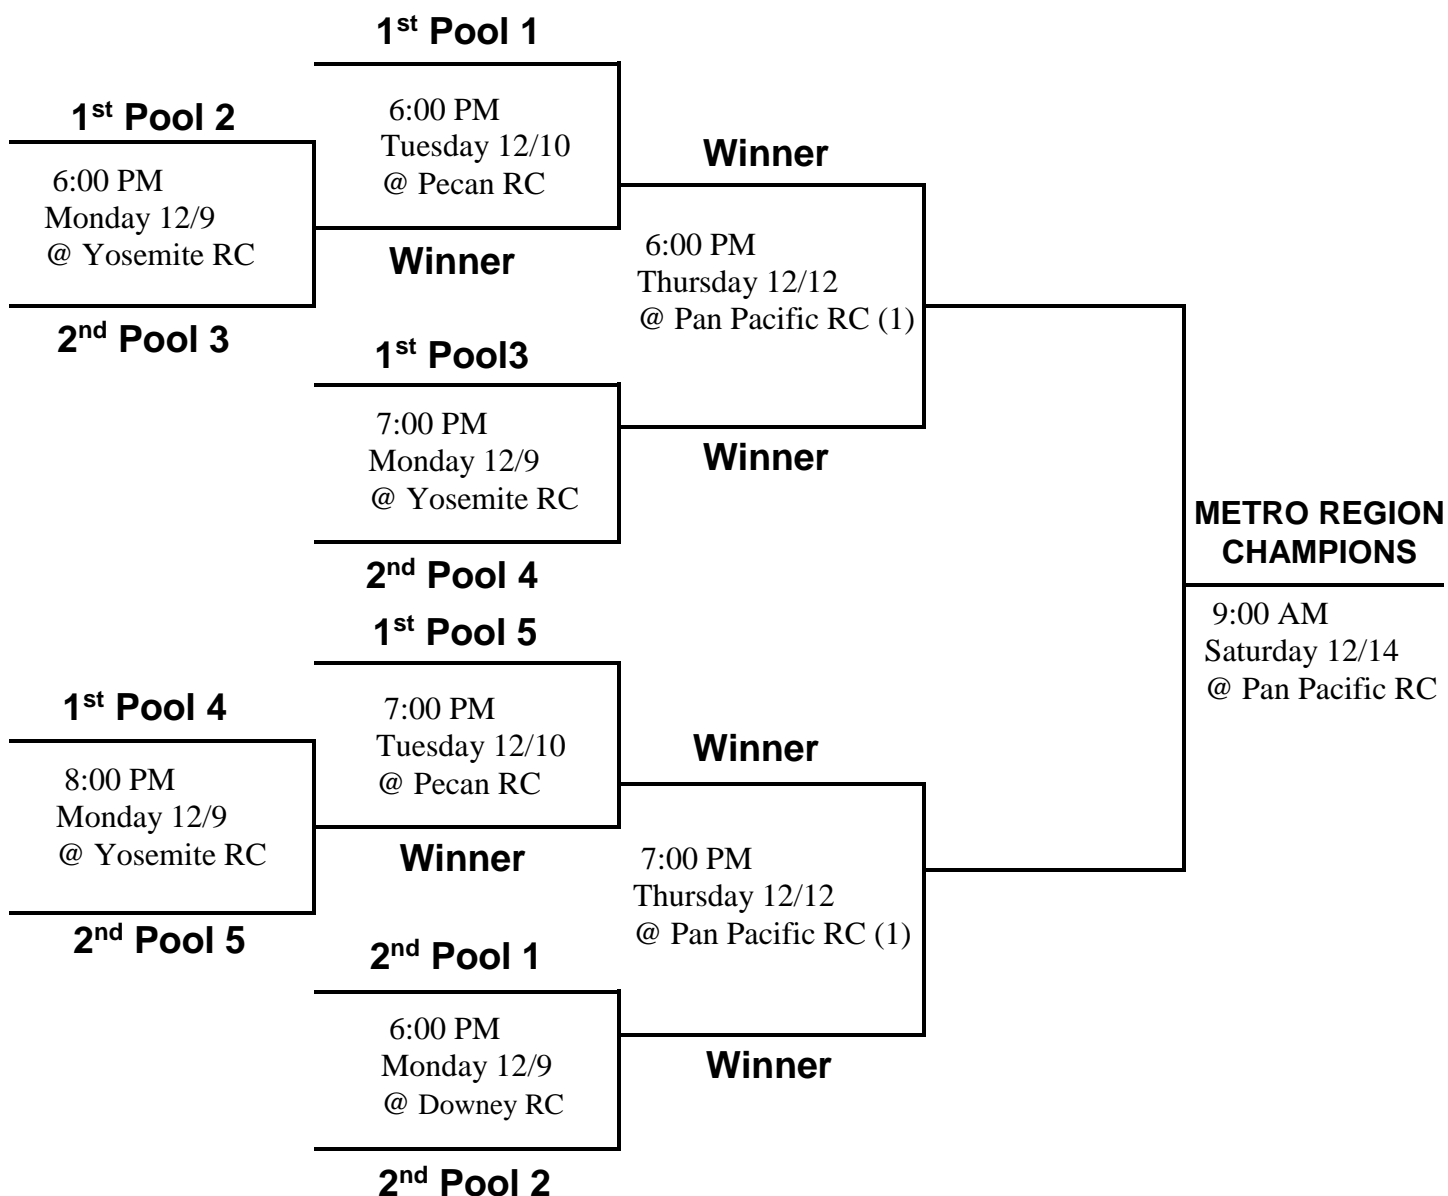

POOL 5   WABASH,   YOSEMITE,   GLASSELL,   POINSETTIA

DAY	DATE	TIME	LOCATION	VISITOR	VS	HOME
Monday	12/2/24	8:00PM	Queen Anne RC	Wabash	VS	Poinsettia
Monday	12/2/24	8:00PM	Pan Pacific (2)	Yosemite	VS	Glassell
Wednesday	12/4/24	8:00PM	Pan Pacific RC (1)	Yosemite	VS	Wabash
Wednesday	12/4/24	8:00PM	Pan Pacific RC (2)	Glassell	VS	Poinsettia
Saturday	12/7/24	12:00PM	Pan Pacific RC (1)	Poinsettia	VS	Yosemite
Saturday	12/7/24	1:00PM	Pan Pacific RC (1)	Glassell	VS	Wabash

Minor Division