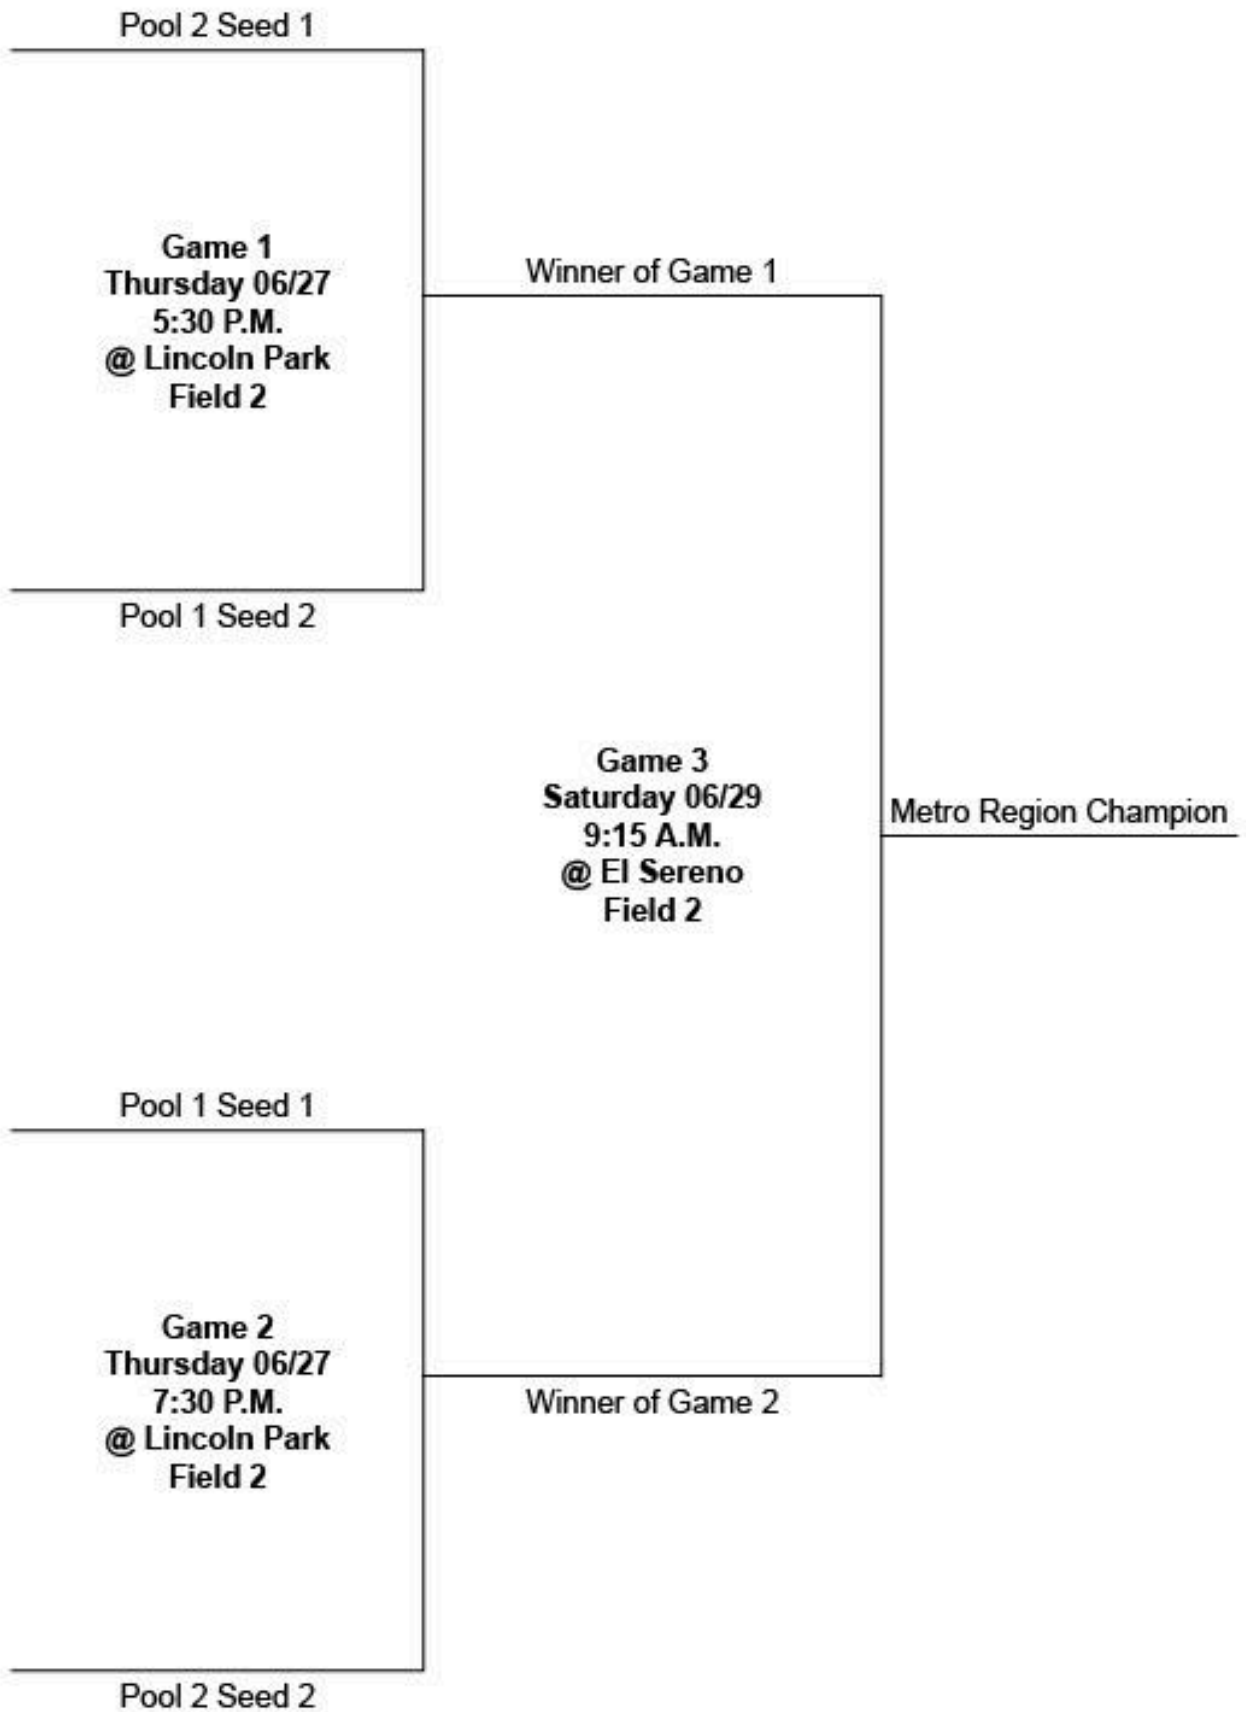

JUNIOR CO-ED DIVISION SINGLE ELIMINATION ROUND