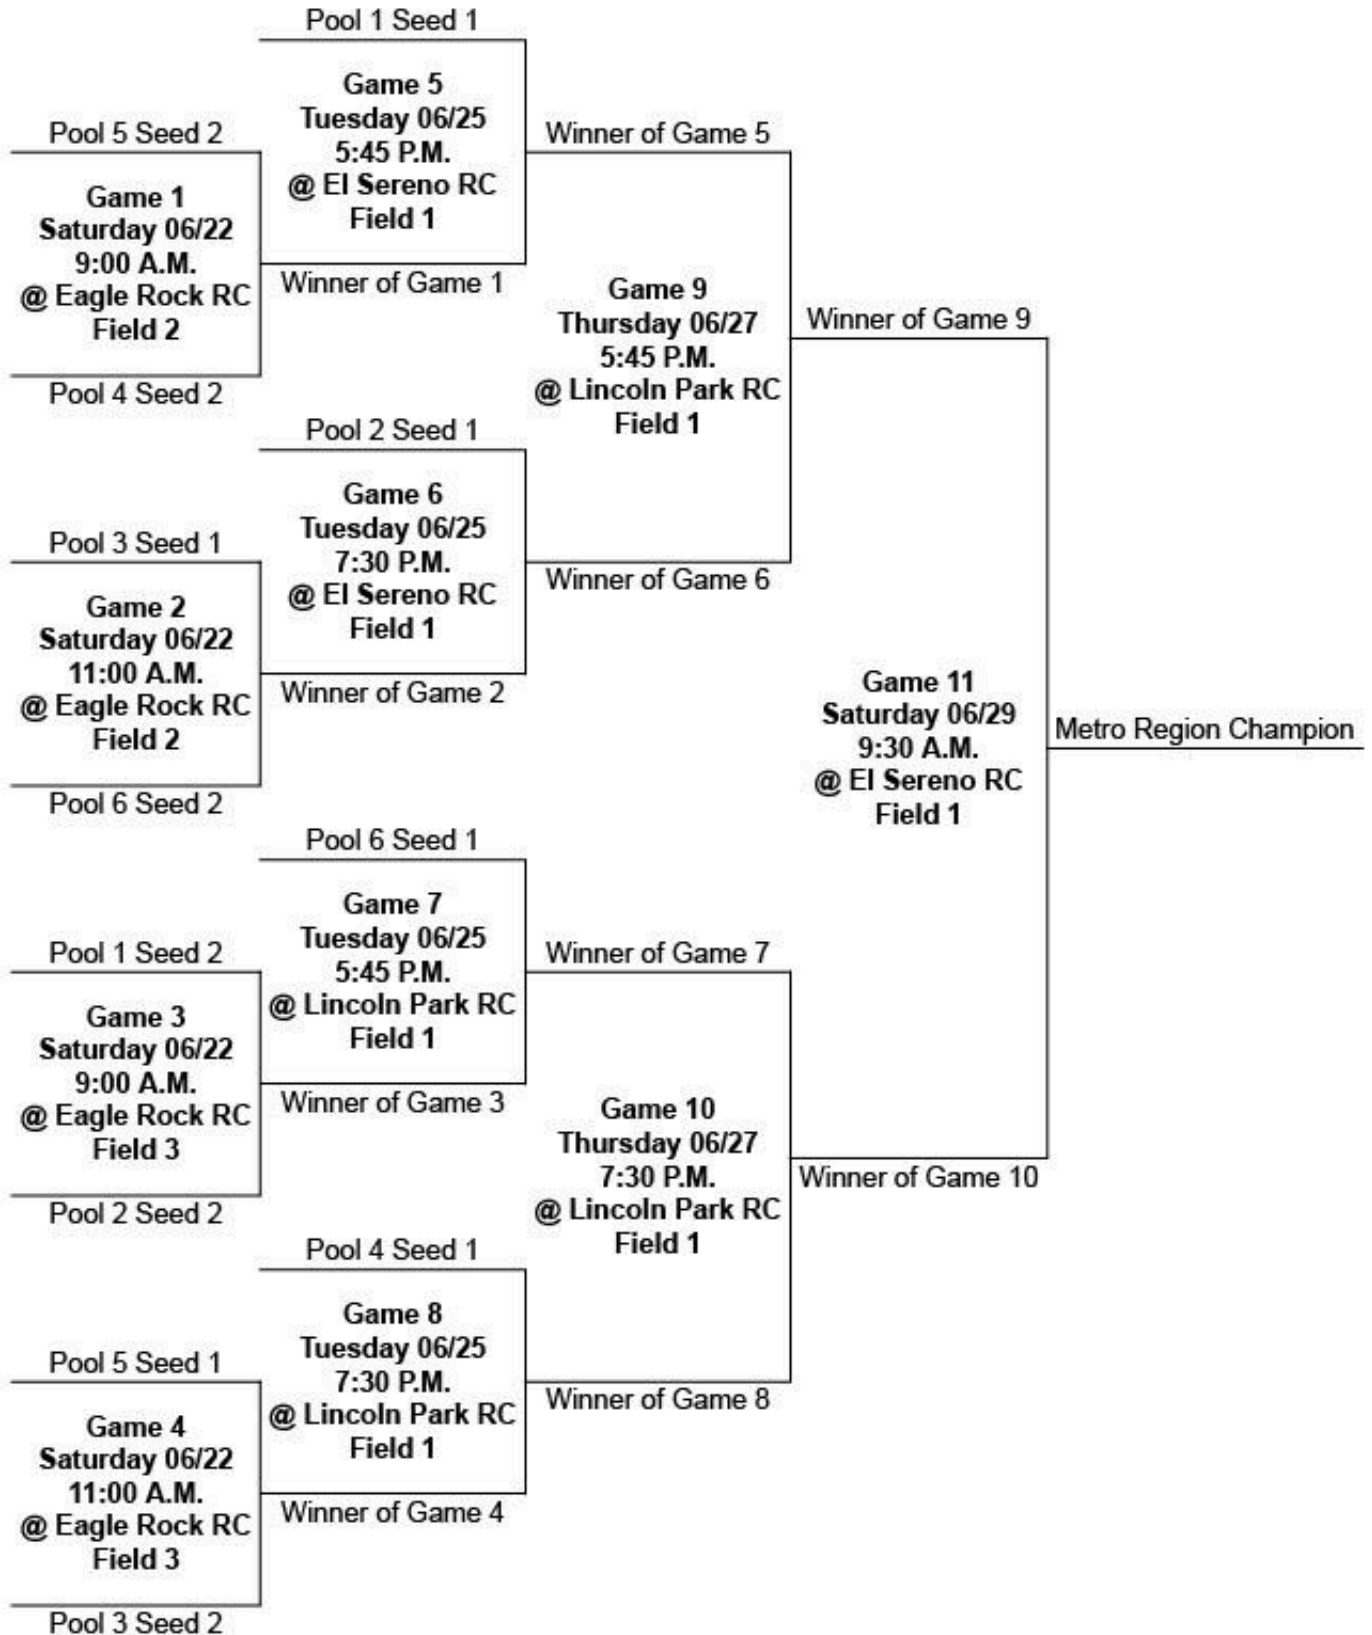

MINOR CO-ED DIVISION SINGLE ELIMINATION ROUND