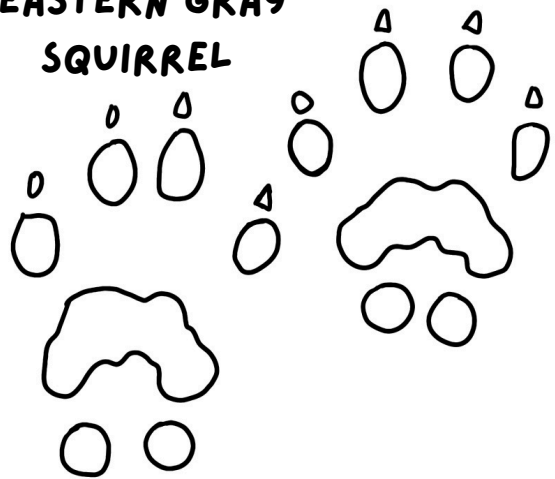

UNCOVERING TRACKS

You are on a mission to find what animals are at your park, you can see some of them during the day but some of them explore at night, so during the day we can look for clues if they were at your park during the night. Their tracks! Look in muddy and soft soil areas for tracks that our animal neighbors left during the night. When you find a track that matches one on this sheet color it in and if you find a track that is not on this sheet make sure to document it with a drawing in the space given. Any track you see take a photo and upload it to [Inaturalist!](#)

MOURNING DOVE

EASTERN GRAY SQUIRREL

VIRGINIA OPOSSUM

STRIPED SKUNK

COYOTE

**WHAT DOES YOUR
TRACK LOOK LIKE?
DRAW IT HERE**

**IF YOU FOUND A TRACK THAT IS
NOT ON THIS PAGE DRAW IT HERE!**