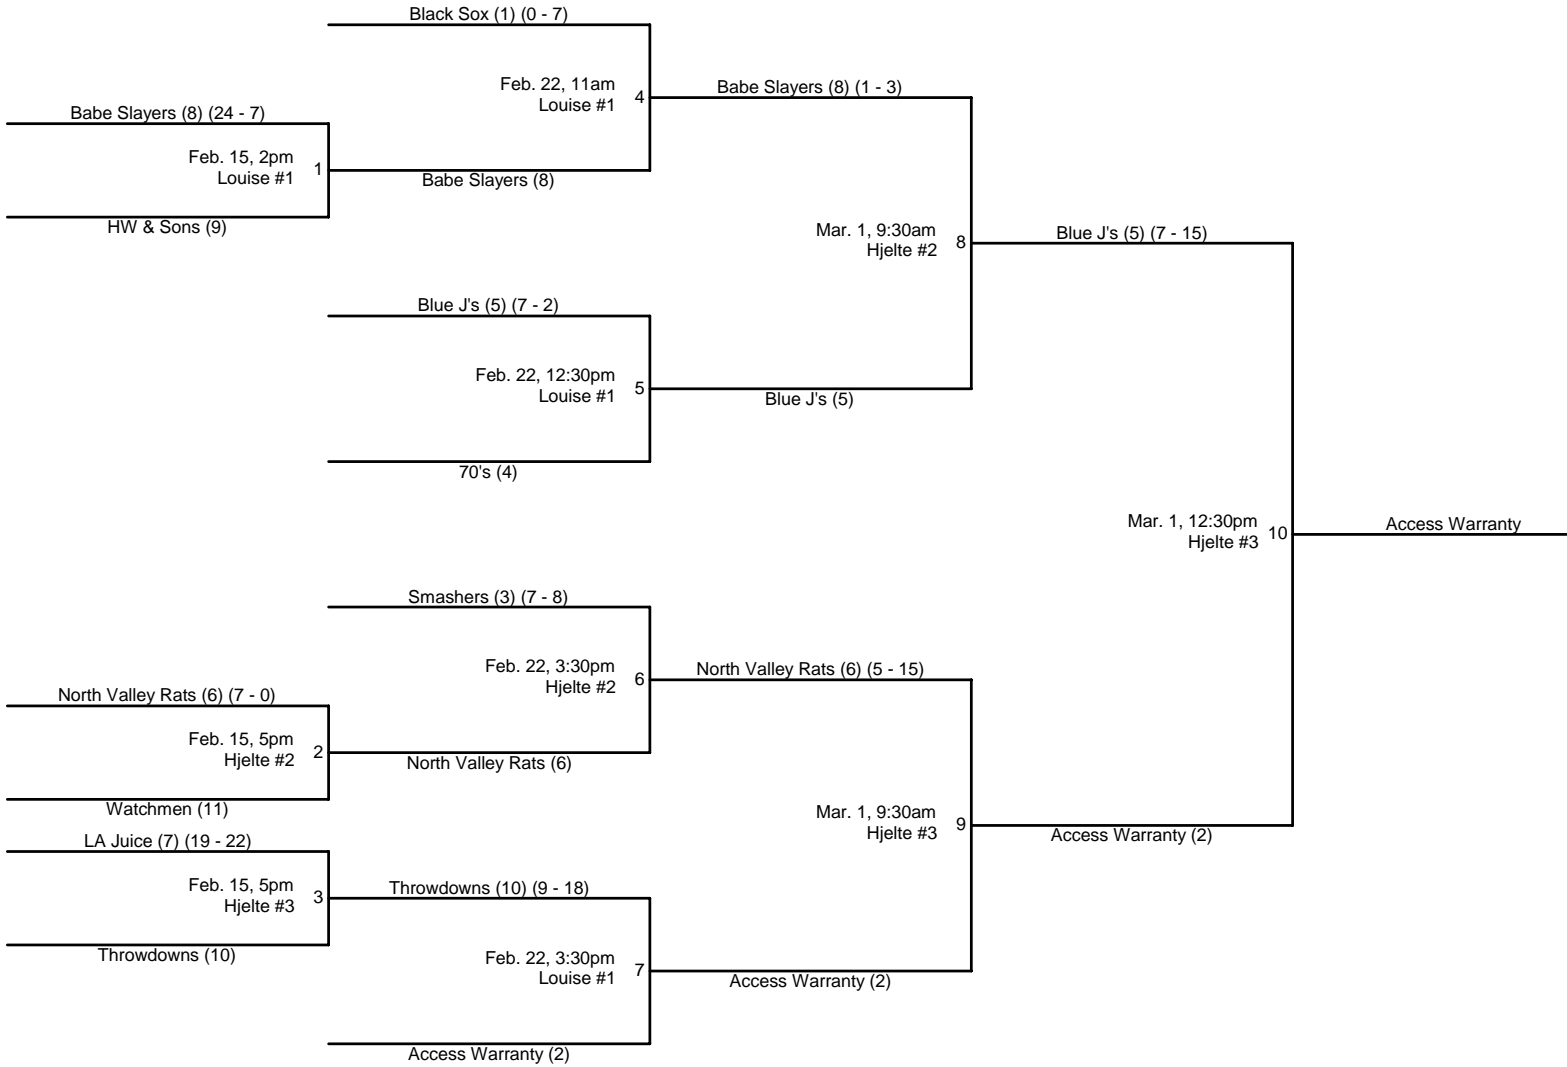

Open C Division

Field Conditions Hotline (818) 765-0743

**Revised Feb. 8 -
Tournament start date
pushed back one
week due to rain.**

Louise Park
7140 Lousie Ave.
Van Nuys, 91406
(Off of Sherman Way and Lousie)