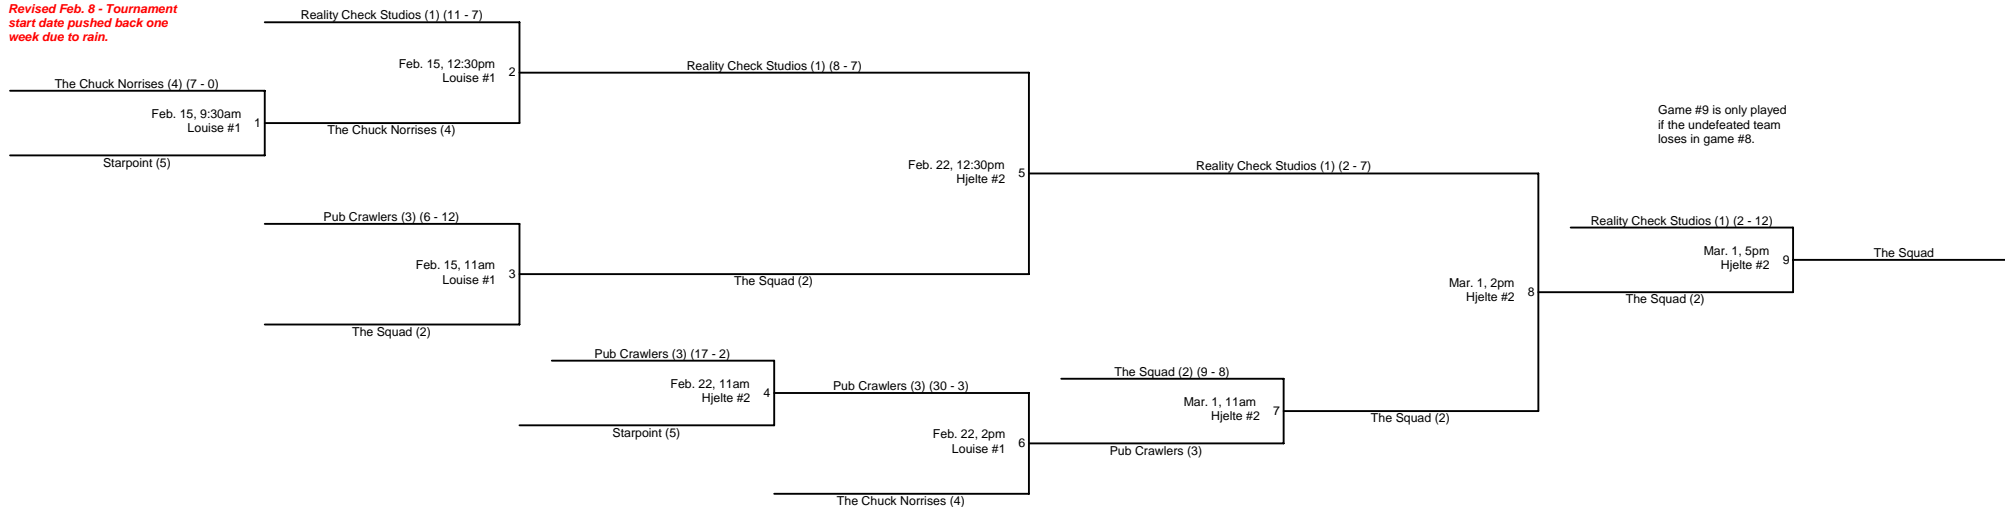

City of Los Angeles
Department of Recreation and Parks
Municipal Sports Softball

Co-Rec C Division

Revised Feb. 8 - Tournament start date pushed back one week due to rain.

Field Conditions Hotline (818) 765-0743

Louise Park
7140 Lousie Ave.
Van Nuys, 91406
(Off of Sherman Way and Lousie)

Hjelte Sports Complex
16200 Burbank Bl.
Encino, CA
(On Burbank Bl., between Woodley and Hayvenhurst)