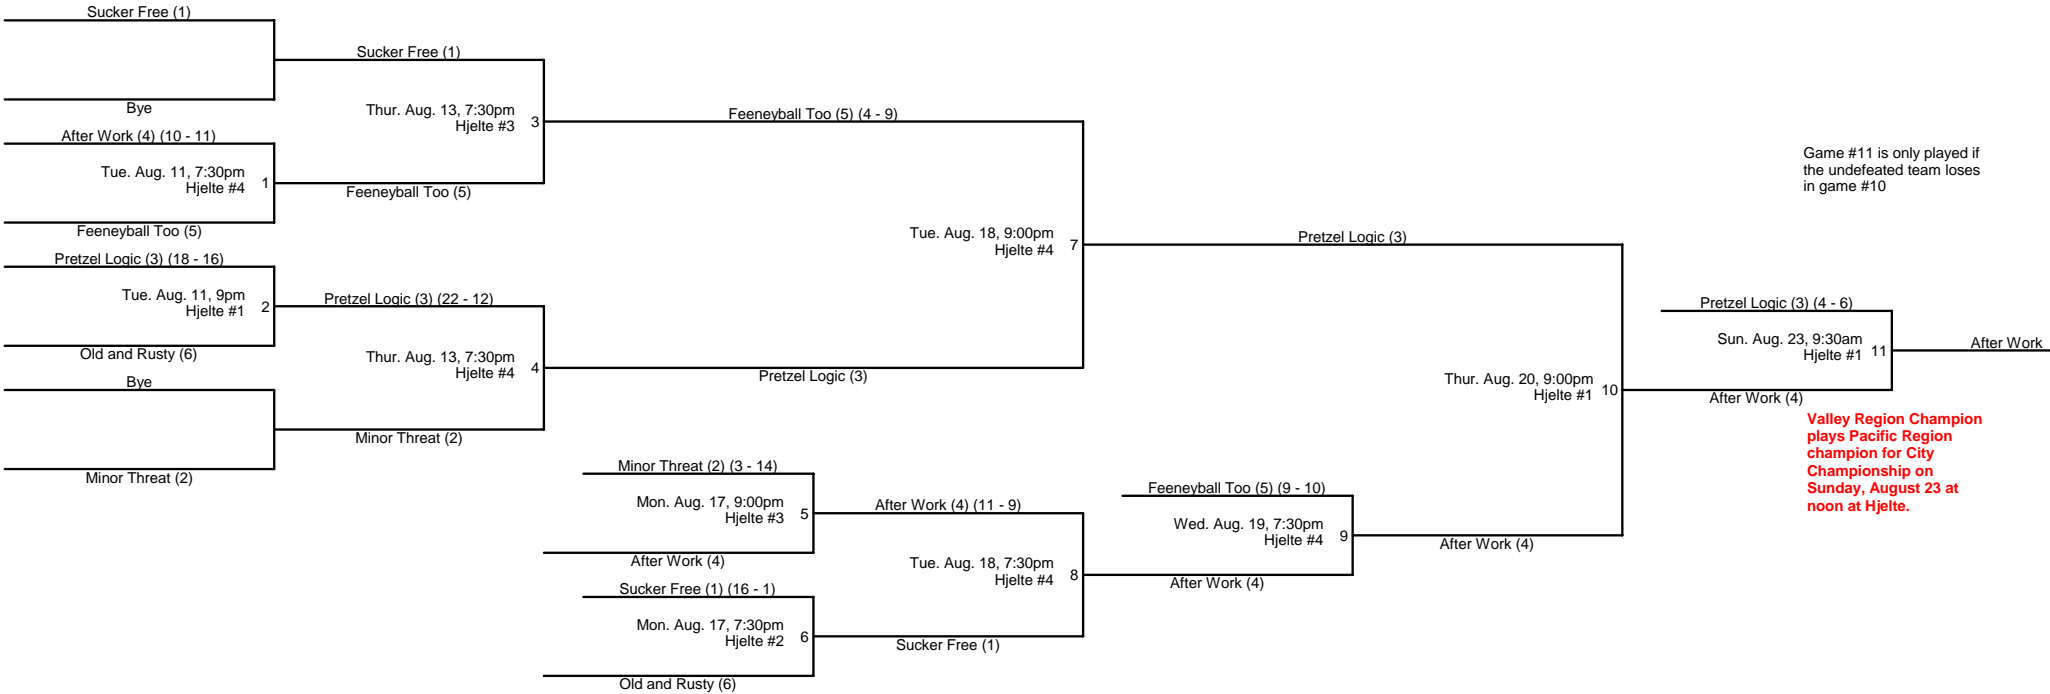

Valley Open C

All players must sign in with a photo ID each game.

City Championship
 After Work 13
 LA Juice 8

Game #11 is only played if the undefeated team loses in game #10