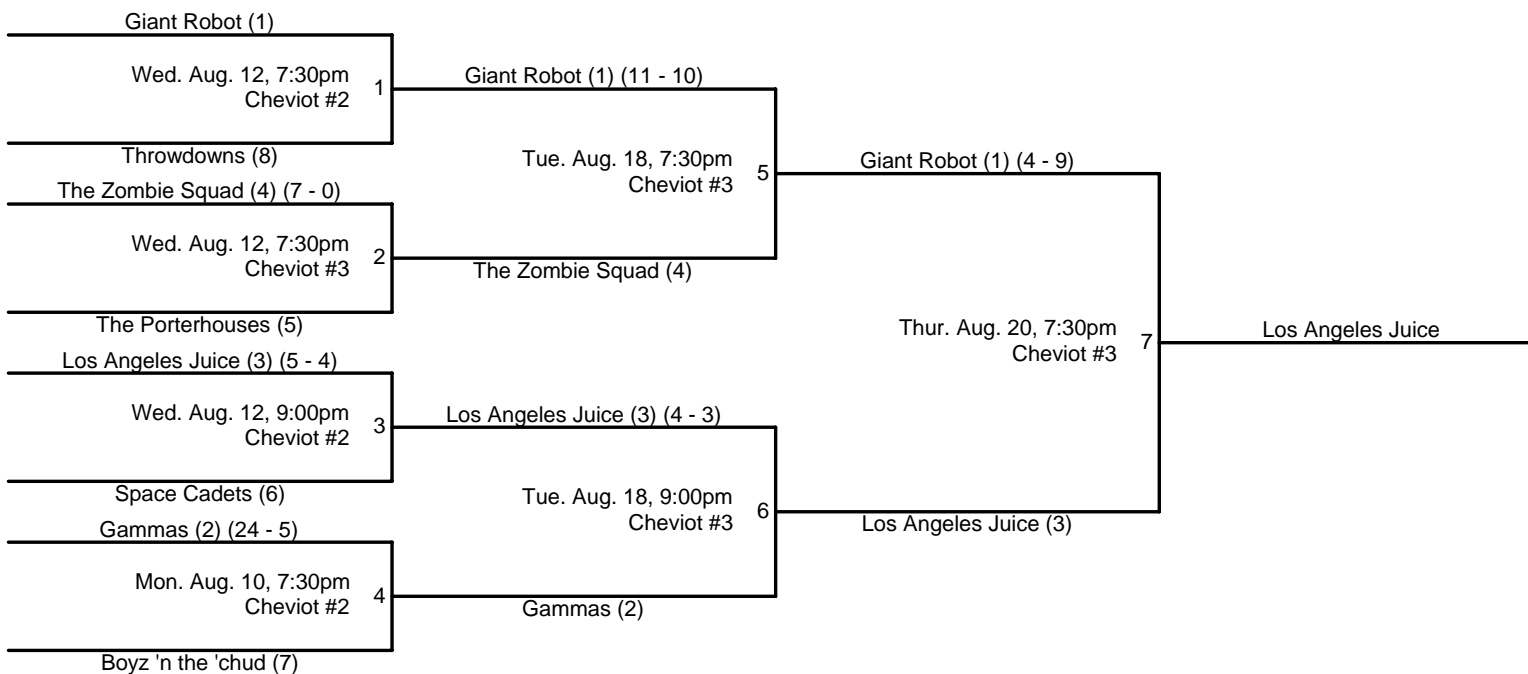

City of Los Angeles
 Department of Recreation and Parks
 Municipal Sports Softball
 Summer 2009 Tournament

Pacific Open C

All players must sign in with a photo ID each game.

City Championship
 After Work 13
 Los Angeles Juice 8

**Pacific Region Champion
 plays Valley Region
 championship for City
 Championship on Sunday,
 August 23 at noon at
 Hjelte.**