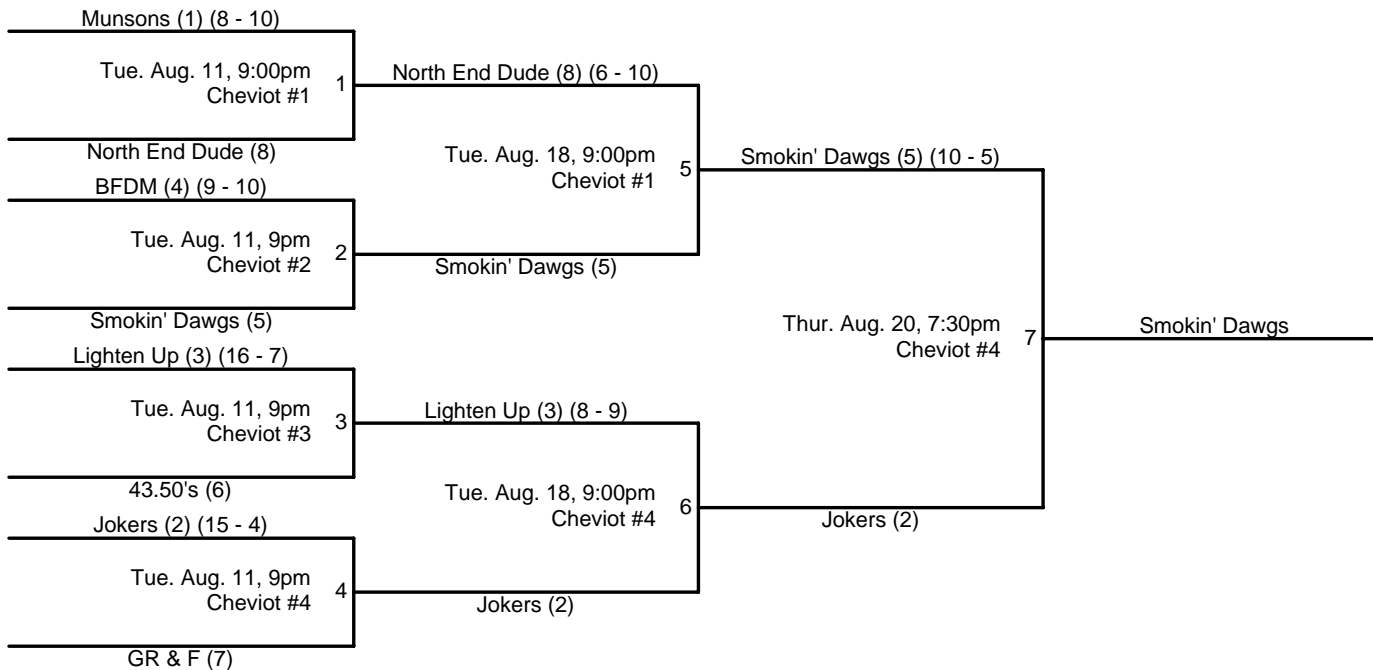

City of Los Angeles
Department of Recreation and Parks
Municipal Sports Softball
Summer 2009 Tournament

Pacific Open B

All players must sign in with a photo ID each game.

City Championship
Smokin' Dawgs 16, Jags 14

**Pacific Region Champion
plays Valley Region
champion for City
Championship on Sunday,
August 23 at noon at Hjelte.**