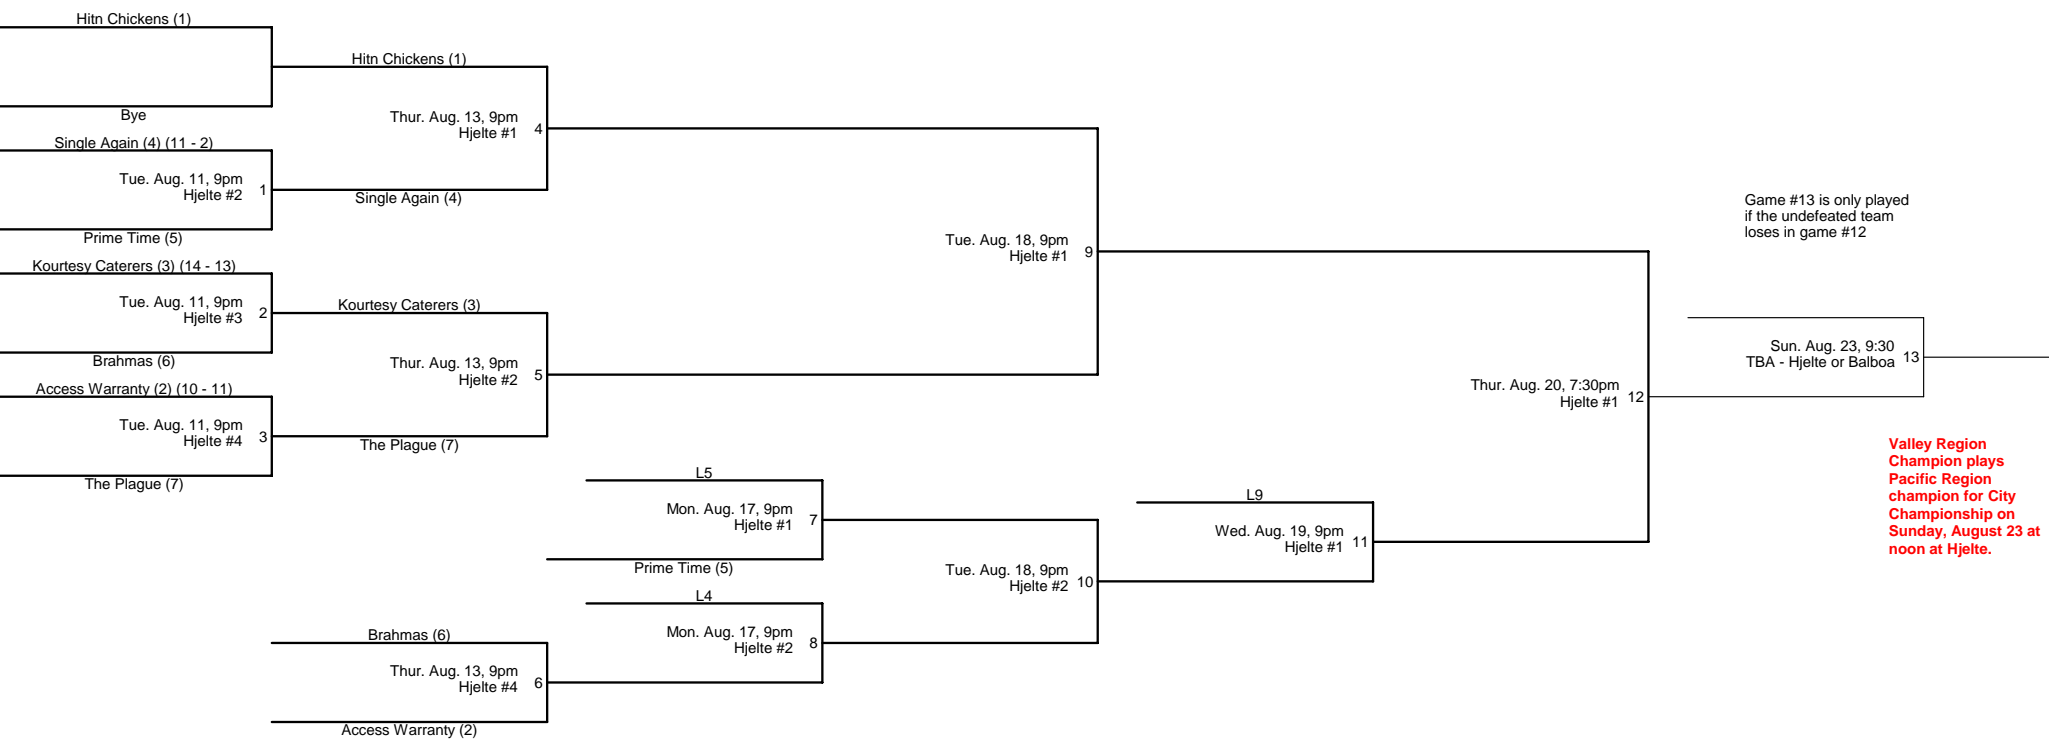

City of Los Angeles
 Department of Recreation and Parks
 Municipal Sports Softball
 Summer 2009 Tournament

Valley Open C+

All players must sign in with a photo ID each game.

Game #13 is only played if the undefeated team loses in game #12

Valley Region Champion plays Pacific Region champion for City Championship on Sunday, August 23 at noon at Hjelte.