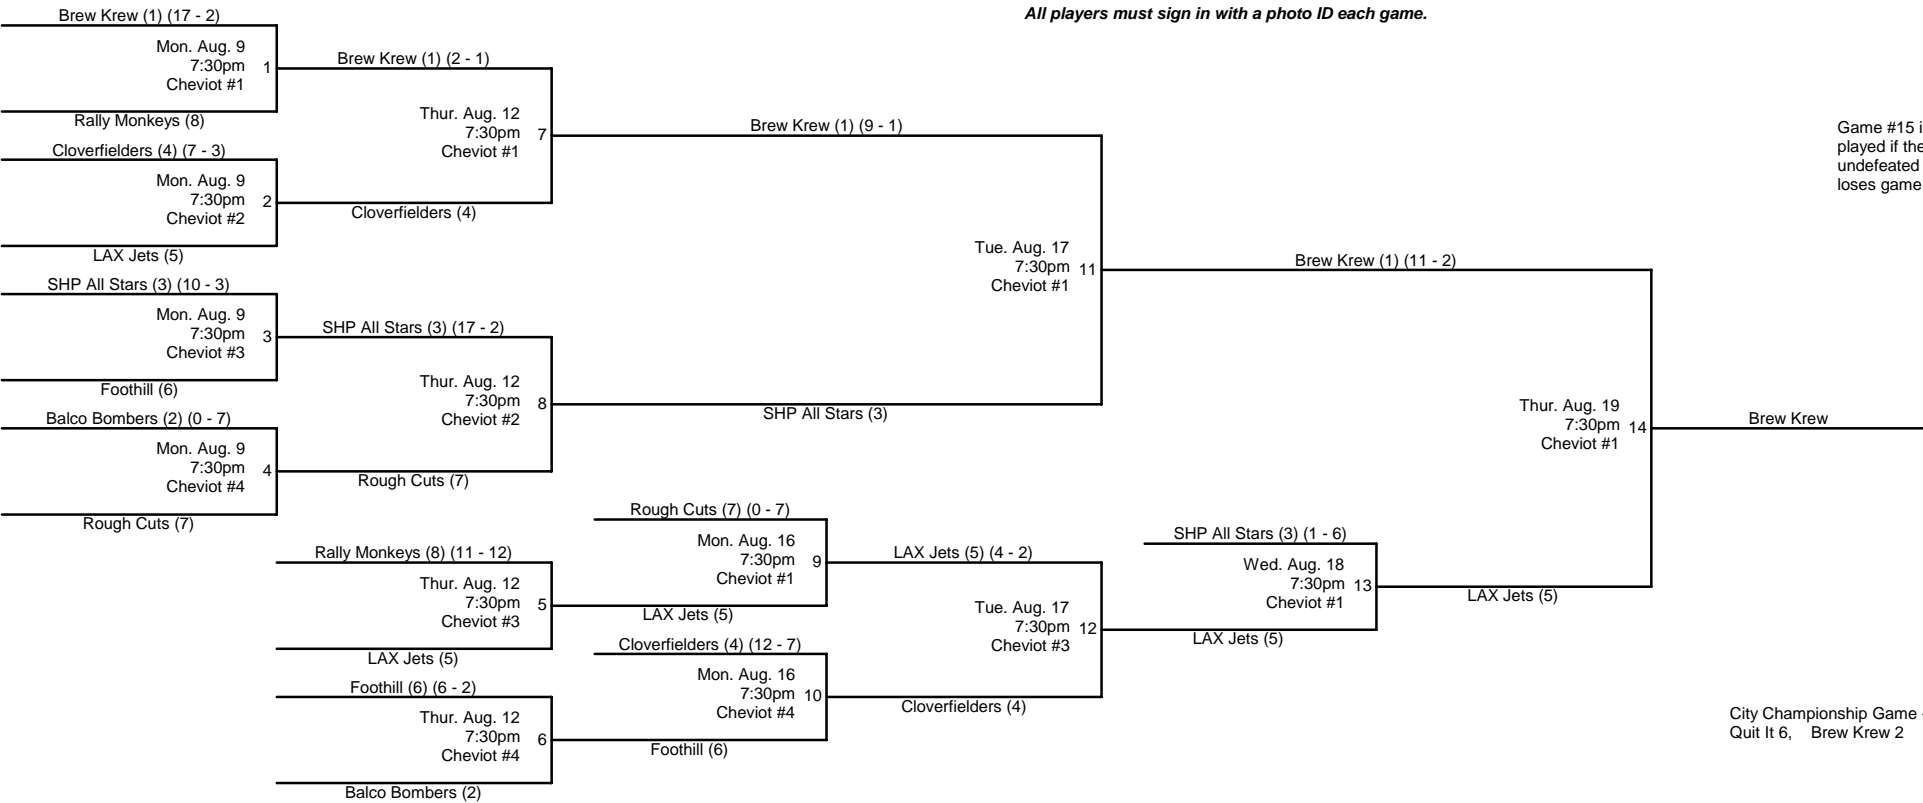

CITY OF LOS ANGELES
DEPARTMENT OF REC PARKS
MUNICIPAL SPORTS SOFTBALL

SUMMER 2010
PACIFIC CO-REC C+
TOURNAMENT
PACIFIC REGION

All players must sign in with a photo ID each game.

Game #15 is only played if the undefeated team loses game #14.

City Championship Game - Hit It and Quit It 6, Brew Krew 2

All games at Cheviot Hills RC.
2551 Motor Ave.,
Los Angeles, 90064.