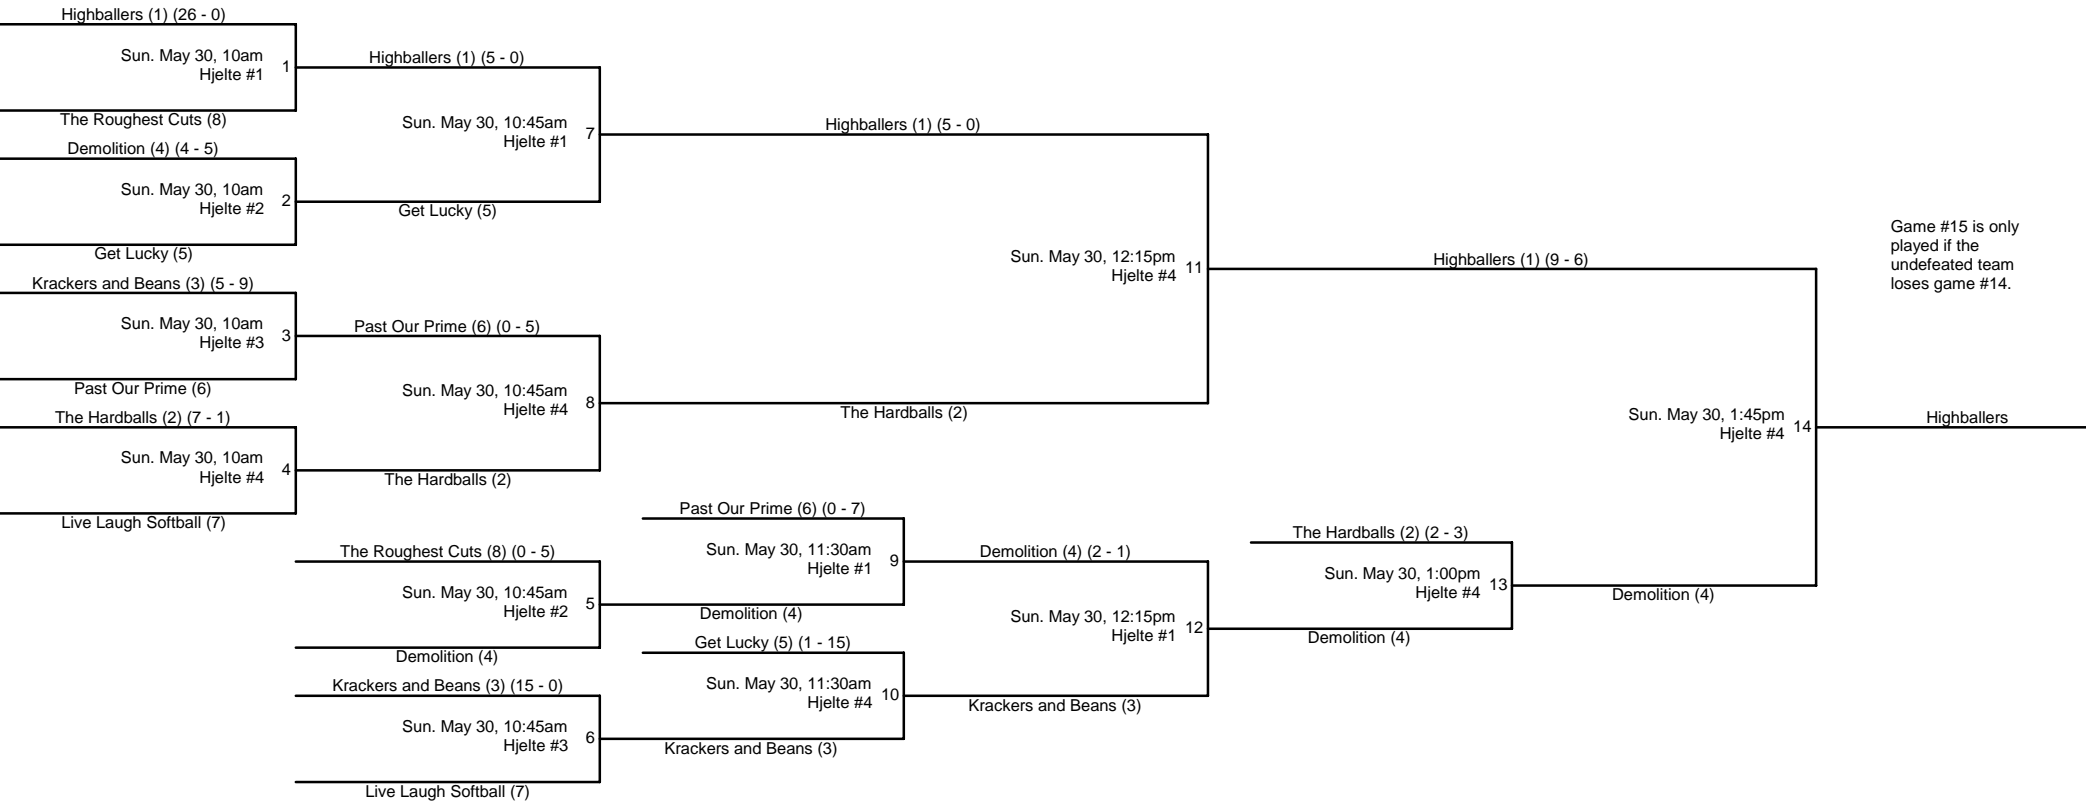

City of Los Angeles
Department of Recreation and Parks
Valley Municipal Sports

Memorial Day Weekend 1-Pitch Tournament

All Games to be played at Hjelte Sports Complex
16200 Burbank Bl. Enicno, 91436